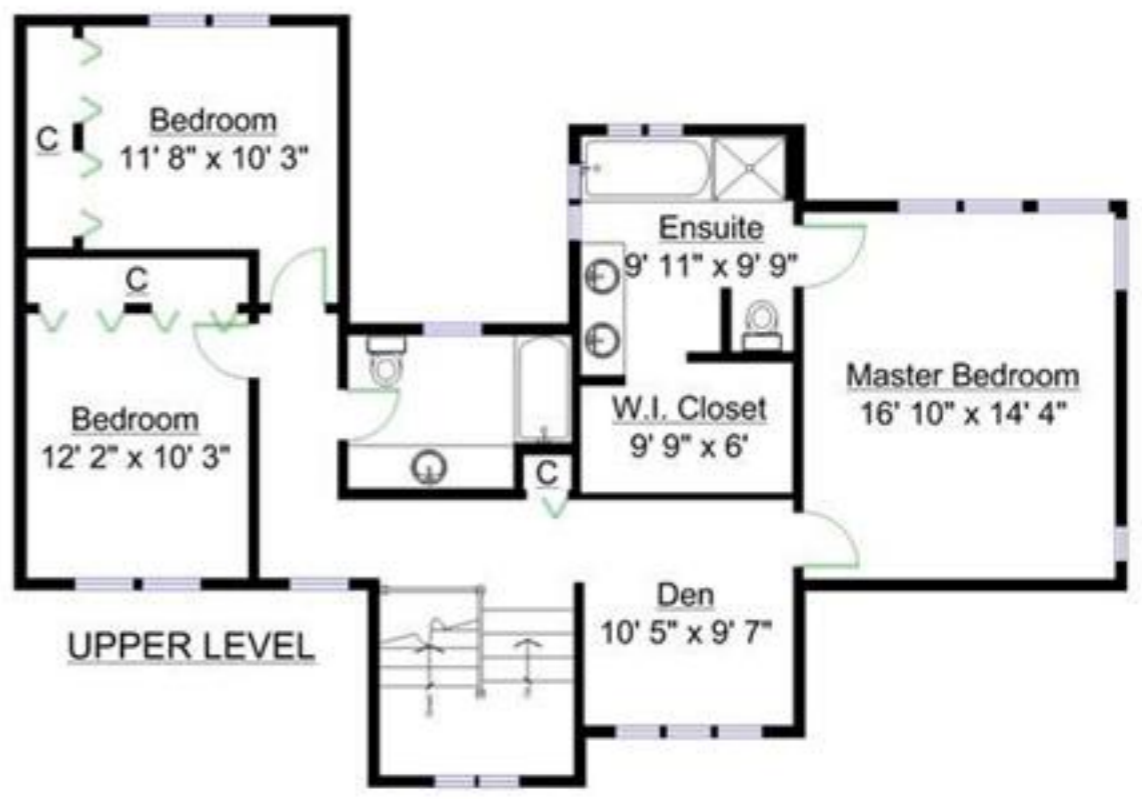

## 4948 Pinetree Crescent, West Vancouver

<b>Totals**</b>		<b>Other Areas</b>	
Main Level:	1,408 sq. ft.	Deck:	348 sq. ft.
Upper Level:	1,171 sq. ft.	Garage:	492 sq. ft.
Lower Level:	1,220 sq. ft.	<b>TOTAL:</b>	<b>840 sq. ft.</b>
<b>TOTAL(Fin.):</b>	<b>3,799 sq. ft.</b>		
Lower Level Unfin.:	100 sq. ft.		
<b>GRAND TOTAL:</b>	<b>3,899 sq. ft.</b>		

LOWER LEVEL

\*\* Approx. based on interior measurements to exterior walls  
\*\* Total square footage not taken from original blueprints