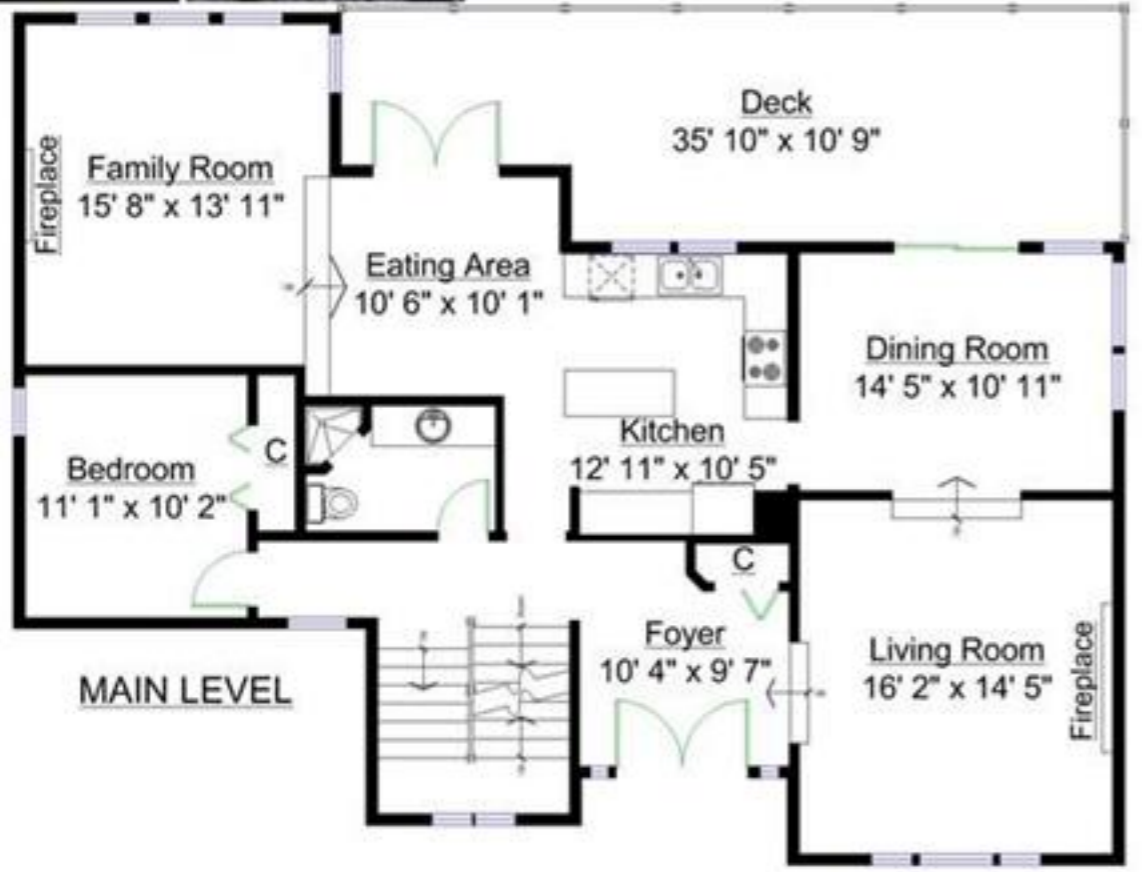

## 4948 Pinetree Crescent, West Vancouver

<b>Totals**</b>		<b>Other Areas</b>	
Main Level:	1,408 sq. ft.	Deck:	348 sq. ft.
Upper Level:	1,171 sq. ft.	Garage:	492 sq. ft.
Lower Level:	1,220 sq. ft.	<b>TOTAL:</b>	<b>840 sq. ft.</b>
<b>TOTAL(Fin.):</b>	<b>3,799 sq. ft.</b>		
Lower Level Unfin.:	100 sq. ft.		
<b>GRAND TOTAL:</b>	<b>3,899 sq. ft.</b>		

LOWER LEVEL

\*\* Approx. based on interior measurements to exterior walls  
\*\* Total square footage not taken from original blueprints