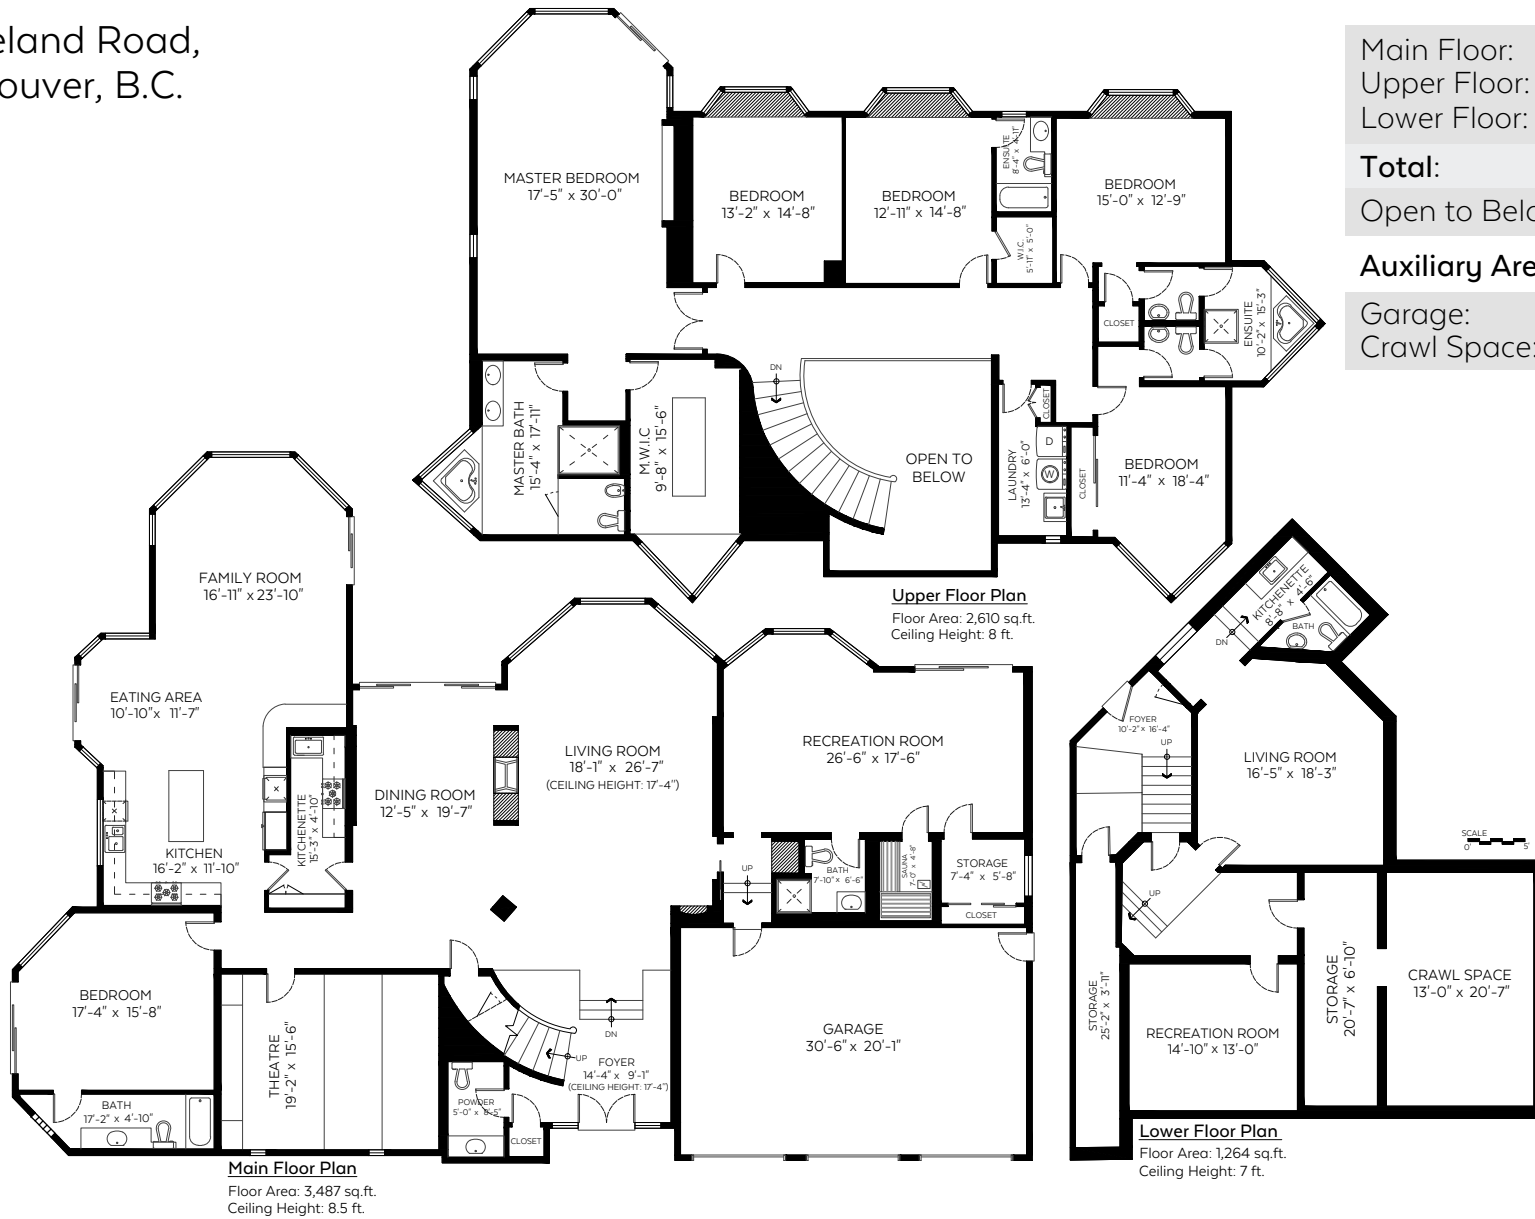

1070 Groveland Road,
West Vancouver, B.C.

Valid Until: April 28, 2022