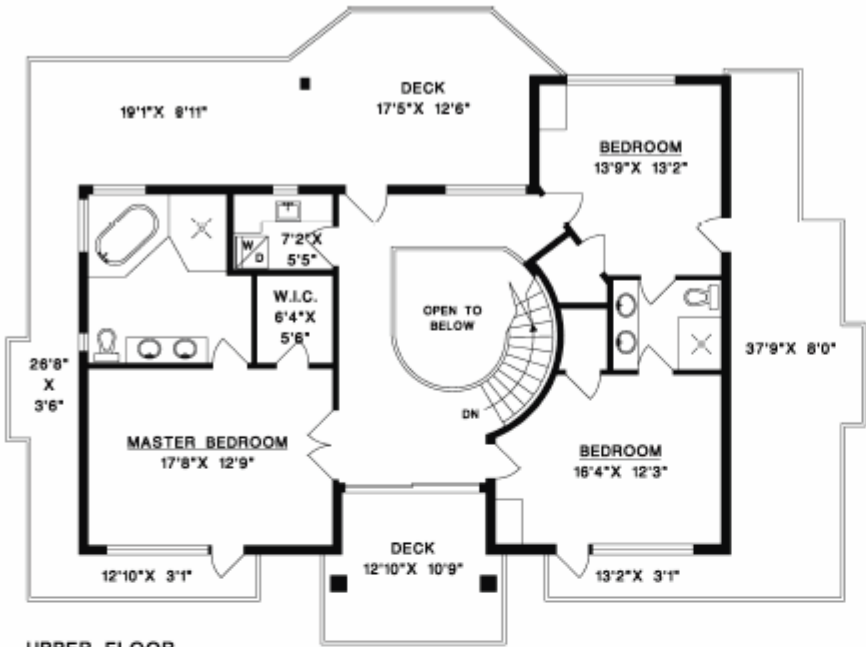

**JILA REZAI**  
PERSONAL REAL ESTATE CORPORATION  
[WWW.JILAREZAI.COM](http://WWW.JILAREZAI.COM) 

604.773.3599

**586 Verona Place  
 North Vancouver**

Main Floor:	1,947 SF
Above Main:	1,246 SF
Below Main:	1,452 SF
<b>Total</b>	<b>4,645 SF</b>
Garage:	452 SF
Decks:	1,031 SF

**UPPER FLOOR**

**MAIN FLOOR**

**LOWER FLOOR**