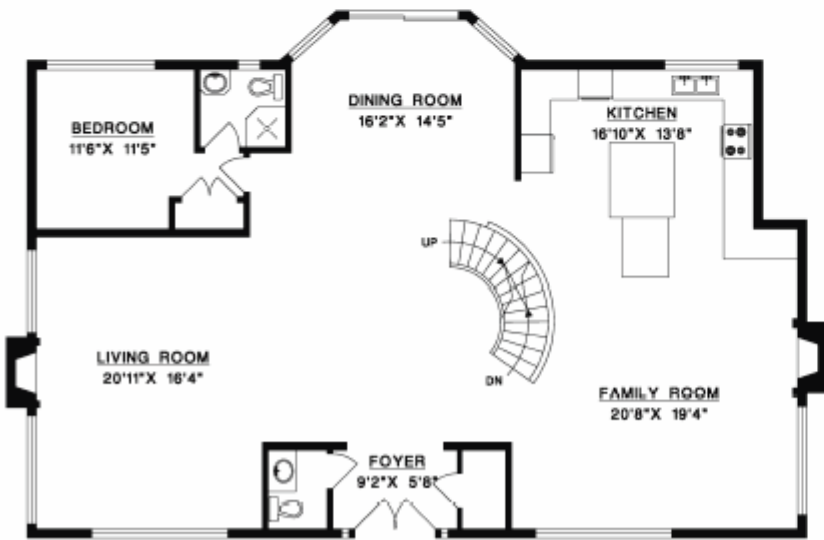

**JILA REZAI**  
PERSONAL REAL ESTATE CORPORATION  
[WWW.JILAREZAI.COM](http://WWW.JILAREZAI.COM) 

604.773.3599

**586 Verona Place  
 North Vancouver**

Main Floor:	1,947 SF
Above Main:	1,246 SF
Below Main:	1,452 SF
<b>Total</b>	<b>4,645 SF</b>
Garage:	452 SF
Decks:	1,031 SF

**UPPER FLOOR**

**MAIN FLOOR**

**LOWER FLOOR**