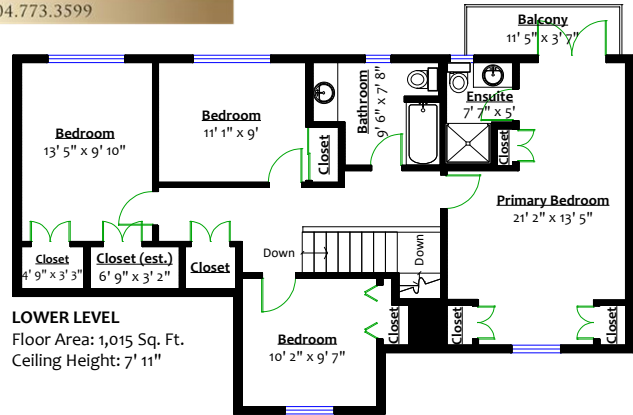

625 Ballantree Road, West Vancouver, B.C.

JILA REZAI
PERSONAL REAL ESTATE CORPORATION
WWW.JILAREZAI.COM ROYAL LEPAGE **Sussex**
 604.773.3599

Totals**

Main Level:	1,927 sq. ft.
Upper Level:	1,015 sq. ft.
Lower Level:	1,343 sq. ft.
Total:	4,285 sq. ft.
Crawl Space:	443 sq. ft.
Grand Total:	4,728 sq. ft.

Other Areas**

Deck:	264 sq. ft.
Garage:	487 sq. ft.
Balcony:	41 sq. ft.
Patio:	684 sq. ft.
Total:	1,476 sq. ft.

** While all reasonable attempts have been made to ensure accuracy and the square footage and room dimensions are believed to be correct to ANSI Standards, due to the possibility of human error the information cannot be guaranteed. E&O Insured for \$1,000,000