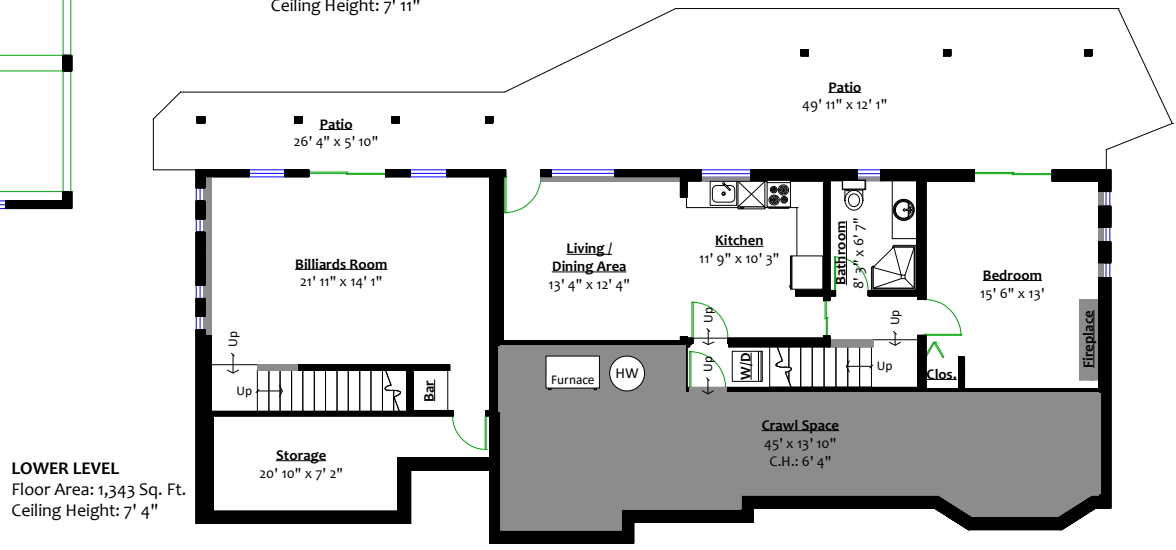

625 Ballantree Road, West Vancouver, B.C.

JILA REZAI
PERSONAL REAL ESTATE CORPORATION
WWW.JILAREZAI.COM ROYAL LEPAGE **Sussex**
 604.773.3599

Totals**

Main Level:	1,927 sq. ft.
Upper Level:	1,015 sq. ft.
Lower Level:	1,343 sq. ft.
Total:	4,285 sq. ft.
Crawl Space:	443 sq. ft.
Grand Total:	4,728 sq. ft.

Other Areas**

Deck:	264 sq. ft.
Garage:	487 sq. ft.
Balcony:	41 sq. ft.
Patio:	684 sq. ft.
Total:	1,476 sq. ft.

** While all reasonable attempts have been made to ensure accuracy and the square footage and room dimensions are believed to be correct to ANSI Standards, due to the possibility of human error the information cannot be guaranteed. E&O Insured for \$1,000,000