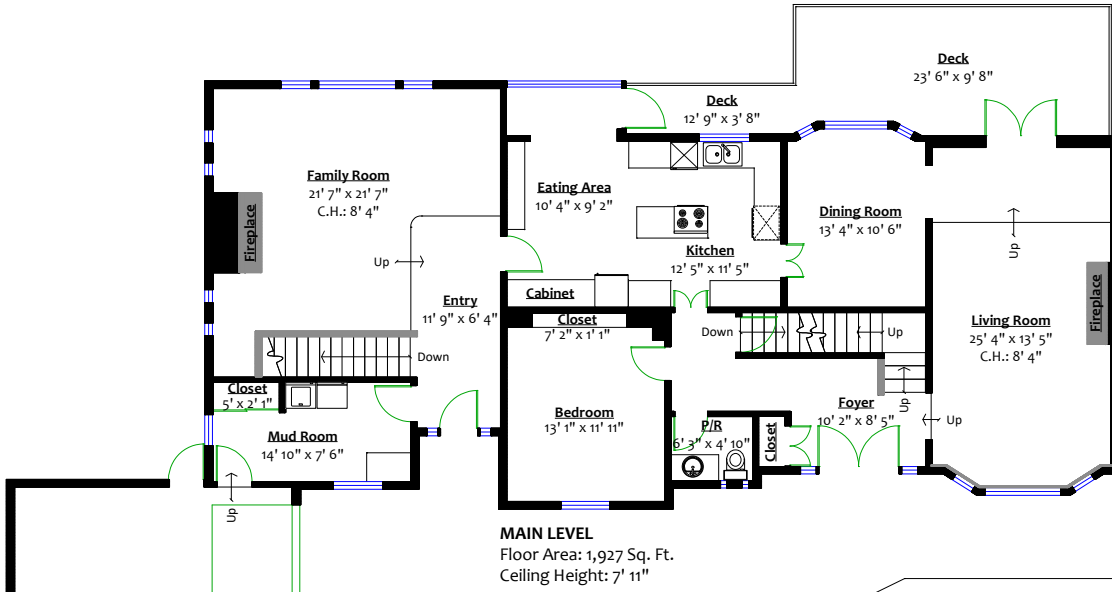

625 Ballantree Road, West Vancouver, B.C.

JILA REZAI
PERSONAL REAL ESTATE CORPORATION
WWW.JILAREZAI.COM ROYAL LEPAGE **Sussex**
 604.773.3599

Totals**

Main Level:	1,927 sq. ft.
Upper Level:	1,015 sq. ft.
Lower Level:	1,343 sq. ft.
Total:	4,285 sq. ft.
Crawl Space:	443 sq. ft.
Grand Total:	4,728 sq. ft.

Other Areas**

Deck:	264 sq. ft.
Garage:	487 sq. ft.
Balcony:	41 sq. ft.
Patio:	684 sq. ft.
Total:	1,476 sq. ft.

** While all reasonable attempts have been made to ensure accuracy and the square footage and room dimensions are believed to be correct to ANSI Standards, due to the possibility of human error the information cannot be guaranteed. E&O Insured for \$1,000,000